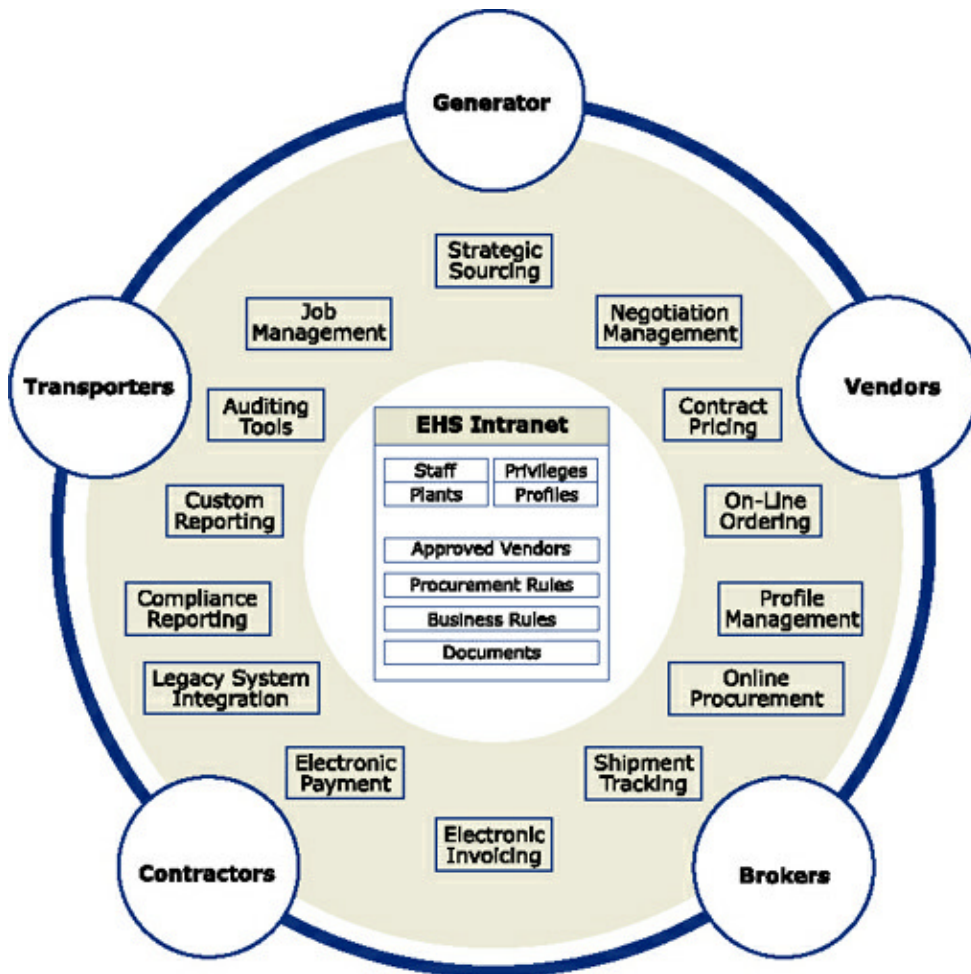

EnvironexusSM is built around a system that allows members to manage their plants, staff members, privileges, profiles, approved trading partners, and other critical business information with ease right from their desktop. Since our network can be easily integrated with existing environmental management systems and platforms, members can also generate customized reports related to project management, regulatory management, and cost accounting quickly and easily. And, by establishing rules determined by the members themselves, this valuable information can be consolidated and shared among plants, corporate managers, or even trading partners from other companies with the simple click of a mouse.

smart solutions.
productive partnerships.

“At Capitol, there is no greater priority than our customers and no greater strength than our employees.”

Jim Mraz
President and CEO

QUICK AND EASY ACCESS

And the best part? No additional software or hardware is required, except for a Web browser and Internet access. Our members do not have to download or maintain

software on their computer desktops or worry about software compatibility, licenses, or upgrades. It is that easy.

Members participating in EnvironexusSM can utilize an extensive network of approved, qualified vendors to manage their waste more efficiently. With EnvironexusSM, CESI has taken an important and unprecedented step in bringing the benefits of Internet technology to the waste management industry. **Reducing costs and liabilities. Improving operational efficiencies. Increasing the bottom line.**